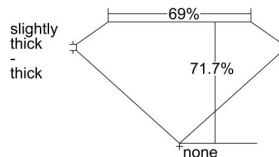

GIA®

FACSIMILE

GIA REPORT

7256149720

Verify this report at gia.edu

GIA DIAMOND DOSSIER®

March 05, 2017
GIA Report Number 7256149720
Shape and Cutting Style ..... Square Modified Brilliant
Measurements ..... 5.07 x 5.00 x 3.58 mm

GRADING RESULTS

Carat Weight ..... 0.80 carat
Color Grade ..... D
Clarity Grade S11

ADDITIONAL GRADING INFORMATION

Polish ..... Excellent
Symmetry ..... Very Good
Fluorescence ..... None
Clarity Characteristics ..... Crystal
Inscription(s): GIA 7256149720

PROPORTIONS

Profile not to actual proportions

GRADING SCALES

GIA COLOR SCALE		GIA CLARITY SCALE			
COLORLESS	D	VERY VERY SLIGHTLY INCLUDED	FLAWLESS		
	E		INTERNALLY FLAWLESS		
	F	VERY SLIGHTLY INCLUDED	VVS₁		
	G		VVS₂		
	H		VS₁		
	NEAR COLORLESS	I	SLIGHTLY INCLUDED	VS₂	
		J		S1₁	
		FAINT	K	INCLUDED	S1₂
			L		I₁
			M		I₂
VERY LIGHT	N	LIGHT	I₃		
	O				
	P				
	Q				
	R