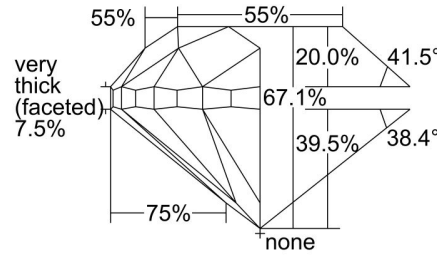

GIA DIAMOND GRADING REPORT

June 27, 2018
 GIA Report Number 6291477857
 Shape and Cutting Style Round Brilliant
 Measurements 5.95 - 6.09 x 4.04 mm

GRADING RESULTS

Carat Weight 1.00 carat
 Color Grade F
 Clarity Grade VS1
 Cut Grade Fair

ADDITIONAL GRADING INFORMATION

Polish Very Good
 Symmetry Good
 Fluorescence None
 Inscription(s): GIA 6291477857

PROPORTIONS

Profile to actual proportions

CLARITY CHARACTERISTICS

KEY TO SYMBOLS*

-  Cloud
-  Pinpoint
-  Indented Natural

* Red symbols denote internal characteristics (inclusions). Green or black symbols denote external characteristics (blemishes). Diagram is an approximate representation of the diamond, and symbols shown indicate type, position, and approximate size of clarity characteristics. All clarity characteristics may not be shown. Details of finish are not shown.