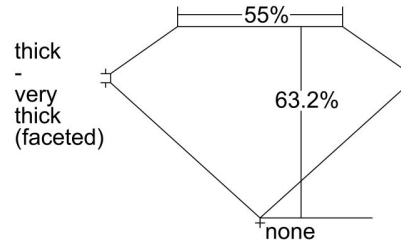

GIA NATURAL DIAMOND GRADING REPORT

February 11, 2019
 GIA Report Number 2316893191
 Shape and Cutting Style Pear Brilliant
 Measurements 9.05 x 5.40 x 3.41 mm

GRADING RESULTS

Carat Weight 1.01 carat
 Color Grade D
 Clarity Grade VVS1

ADDITIONAL GRADING INFORMATION

Polish Excellent
 Symmetry Excellent
 Fluorescence Faint
 Inscription(s): GIA 2316893191

PROPORTIONS

Profile not to actual proportions

CLARITY CHARACTERISTICS

KEY TO SYMBOLS*

- Pinpoint

* Red symbols denote internal characteristics (inclusions). Green or black symbols denote external characteristics (blemishes). Diagram is an approximate representation of the diamond, and symbols shown indicate type, position, and approximate size of clarity characteristics. All clarity characteristics may not be shown. Details of finish are not shown.