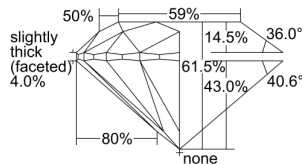

GIA®

FACSIMILE

GIA REPORT 6332602536

Verify this report at GIA.edu

GIA NATURAL DIAMOND DOSSIER®

August 30, 2019
GIA Report Number 6332602536
Shape and Cutting Style ..... Round Brilliant
Measurements ..... 6.22 - 6.26 x 3.84 mm

GRADING RESULTS

Carat Weight ..... 0.94 carat
Color Grade ..... E
Clarity Grade VS1
Cut Grade ..... Excellent

ADDITIONAL GRADING INFORMATION

Polish ..... Excellent
Symmetry ..... Excellent
Fluorescence ..... Medium Blue
Clarity Characteristics..... Crystal, Needle, Cloud, Pinpoint
Inscription(s): GIA 6332602536

PROPORTIONS

Profile to actual proportions