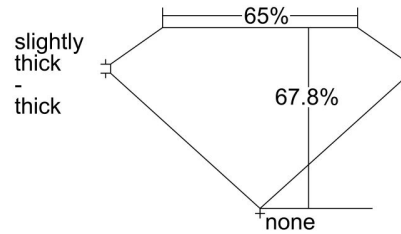

**GIA NATURAL DIAMOND GRADING REPORT**

September 25, 2019

GIA Report Number ..... 7336748865

Shape and Cutting Style ..... Emerald Cut

Measurements ..... 6.78 x 4.82 x 3.27 mm

**GRADING RESULTS**

Carat Weight ..... 1.01 carat

Color Grade ..... F

Clarity Grade ..... VVS1

**ADDITIONAL GRADING INFORMATION**

Polish ..... Excellent

Symmetry ..... Excellent

Fluorescence ..... None

Inscription(s): GIA 7336748865

**PROPORTIONS**

Profile not to actual proportions

**CLARITY CHARACTERISTICS**

**KEY TO SYMBOLS\***

- \ Needle
- Pinpoint

\* Red symbols denote internal characteristics (inclusions). Green or black symbols denote external characteristics (blemishes). Diagram is an approximate representation of the diamond, and symbols shown indicate type, position, and approximate size of clarity characteristics. All clarity characteristics may not be shown. Details of finish are not shown.