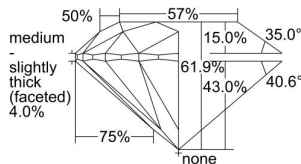

GIA®

FACSIMILE

GIA REPORT 7332780975

Verify this report at GIA.edu

GIA NATURAL DIAMOND DOSSIER®

September 26, 2019
GIA Report Number **7332780975**
Shape and Cutting Style ..... **Round Brilliant**
Measurements ..... **6.00 - 6.03 x 3.73 mm**

GRADING RESULTS

Carat Weight ..... **0.83 carat**
Color Grade ..... **D**
Clarity Grade **VVS1**
Cut Grade ..... **Excellent**

ADDITIONAL GRADING INFORMATION

Polish ..... **Excellent**
Symmetry ..... **Excellent**
Fluorescence ..... **Faint**
Clarity Characteristics ..... **Pinpoint**
Inscription(s): **GIA 7332780975**

PROPORTIONS

Profile to actual proportions

GRADING SCALES

GIA COLOR SCALE	GIA CLARITY SCALE	GIA CUT SCALE	
D	FLAWLESS	EXCELLENT	
E	INTERNALLY FLAWLESS		
F		VVS₁	VERY GOOD
G	VVS₂		
H	VS₁	GOOD	
I	VS₂		
J	SI₁	FAIR	
K	SI₂		
L	I₁	POOR	
M			
N	I₂		
O			
P	I₃		
Q			
R			
S			
T			
U			
V			
W			
X			
Y			
Z