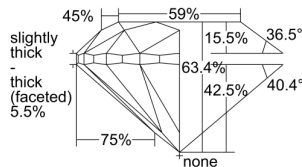

GIA®

FACSIMILE

GIA REPORT 2337791426

Verify this report at GIA.edu

GIA NATURAL DIAMOND DOSSIER®

September 27, 2019
GIA Report Number 2337791426
Shape and Cutting Style ..... Round Brilliant
Measurements ..... 6.01 - 6.07 x 3.83 mm

GRADING RESULTS

Carat Weight ..... 0.90 carat
Color Grade ..... E
Clarity Grade S11
Cut Grade ..... Very Good

ADDITIONAL GRADING INFORMATION

Polish ..... Excellent
Symmetry ..... Excellent
Fluorescence ..... None
Clarity Characteristics ..... Crystal, Cloud, Feather
Inscription(s): GIA 2337791426

PROPORTIONS

Profile to actual proportions