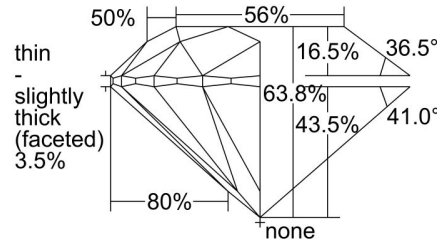

GIA NATURAL DIAMOND GRADING REPORT

 October 29, 2018
 GIA Report Number 6302862282
 Shape and Cutting Style Round Brilliant
 Measurements 7.20 - 7.27 x 4.62 mm

GRADING RESULTS

 Carat Weight 1.50 carat
 Color Grade D
 Clarity Grade SI1
 Cut Grade Excellent

PROPORTIONS

Profile to actual proportions

CLARITY CHARACTERISTICS

KEY TO SYMBOLS*

- Twinning Wisp
- Crystal
- Indented Natural
- Natural

* Red symbols denote internal characteristics (inclusions). Green or black symbols denote external characteristics (blemishes). Diagram is an approximate representation of the diamond, and symbols shown indicate type, position, and approximate size of clarity characteristics. All clarity characteristics may not be shown. Details of finish are not shown.