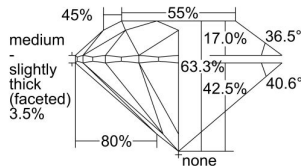

GIA®

FACSIMILE

GIA REPORT 3335791534

Verify this report at GIA.edu

GIA NATURAL DIAMOND DOSSIER®

October 01, 2019
GIA Report Number 3335791534
Shape and Cutting Style ..... Round Brilliant
Measurements ..... 5.01 - 5.07 x 3.19 mm

GRADING RESULTS

Carat Weight ..... 0.50 carat
Color Grade ..... F
Clarity Grade VS1
Cut Grade ..... Excellent

ADDITIONAL GRADING INFORMATION

Polish ..... Excellent
Symmetry ..... Very Good
Fluorescence ..... None
Clarity Characteristics ..... Crystal, Cloud
Inscription(s): GIA 3335791534

PROPORTIONS

Profile to actual proportions

GRADING SCALES

GIA COLOR SCALE

COLOREDNESS	D
	E
	F
	G
	H
	I
	J
NEAR COLORLESS	K
	L
Faint	M
	N
	O
	P
Very Light	Q
	R
	S
	T
	U
	V
	W
	X
	Y
Light	Z

GIA CLARITY SCALE

VERY VERY SLIGHTLY INCLUDED	FLAWLESS
	INTERNALLY FLAWLESS
VERY SLIGHTLY INCLUDED	VVS₁
	VVS₂
SLIGHTLY INCLUDED	VS₁
	VS₂
INCLUDED	SI₁
	SI₂
	I₁
	I₂
	I₃

GIA CUT SCALE

EXCELLENT
VERY GOOD
GOOD
FAIR
POOR