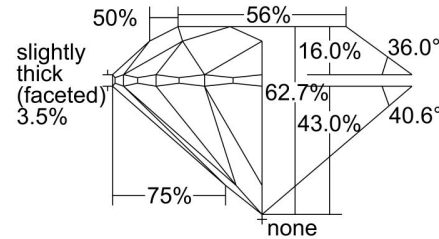

GIA NATURAL DIAMOND GRADING REPORT

 October 10, 2019
 GIA Report Number **7331818328**
 Shape and Cutting Style **Round Brilliant**
 Measurements **6.81 - 6.87 x 4.29 mm**
GRADING RESULTS

 Carat Weight **1.25 carat**
 Color Grade **E**
 Clarity Grade **VS1**
 Cut Grade **Excellent**
ADDITIONAL GRADING INFORMATION

 Polish **Excellent**
 Symmetry **Excellent**
 Fluorescence **None**
 Inscription(s): **GIA 7331818328**
Comments: Additional clouds are not shown. Pinpoints are not shown.

PROPORTIONS

Profile to actual proportions

CLARITY CHARACTERISTICS

KEY TO SYMBOLS*

-  Cloud
-  Feather

* Red symbols denote internal characteristics (inclusions). Green or black symbols denote external characteristics (blemishes). Diagram is an approximate representation of the diamond, and symbols shown indicate type, position, and approximate size of clarity characteristics. All clarity characteristics may not be shown. Details of finish are not shown.