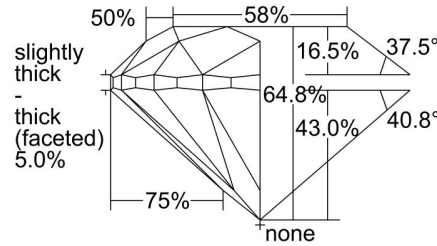

GIA NATURAL DIAMOND GRADING REPORT

 October 03, 2019
 GIA Report Number 6332725538
 Shape and Cutting Style Round Brilliant
 Measurements 6.18 - 6.28 x 4.03 mm

GRADING RESULTS

 Carat Weight 1.01 carat
 Color Grade D
 Clarity Grade SI1
 Cut Grade Very Good

Profile to actual proportions

CLARITY CHARACTERISTICS

KEY TO SYMBOLS*

- Crystal ▲ Natural
- ⊙ Cloud
- ~ Feather
- ⌞ Indented Natural

* Red symbols denote internal characteristics (inclusions). Green or black symbols denote external characteristics (blemishes). Diagram is an approximate representation of the diamond, and symbols shown indicate type, position, and approximate size of clarity characteristics. All clarity characteristics may not be shown. Details of finish are not shown.