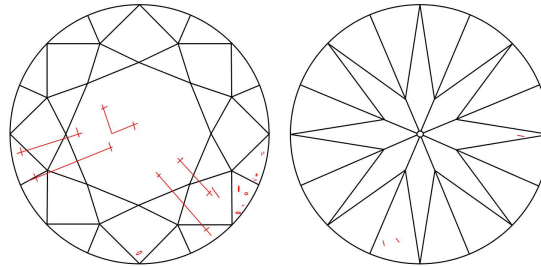

GIA NATURAL DIAMOND GRADING REPORT

 October 03, 2019
 GIA Report Number 1337742563
 Shape and Cutting Style Round Brilliant
 Measurements 6.23 - 6.29 x 4.00 mm

GRADING RESULTS

 Carat Weight 1.00 carat
 Color Grade K
 Clarity Grade SI1
 Cut Grade Very Good

PROPORTIONS

Profile to actual proportions

CLARITY CHARACTERISTICS

KEY TO SYMBOLS*

-  Twinning Wisp
-  Feather
-  Crystal
-  Needle

* Red symbols denote internal characteristics (inclusions). Green or black symbols denote external characteristics (blemishes). Diagram is an approximate representation of the diamond, and symbols shown indicate type, position, and approximate size of clarity characteristics. All clarity characteristics may not be shown. Details of finish are not shown.