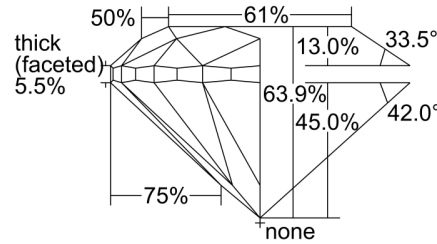

GIA NATURAL DIAMOND GRADING REPORT

 October 03, 2019
 GIA Report Number 1337742563
 Shape and Cutting Style Round Brilliant
 Measurements 6.23 - 6.29 x 4.00 mm

GRADING RESULTS

 Carat Weight 1.00 carat
 Color Grade K
 Clarity Grade SI1
 Cut Grade Very Good

PROPORTIONS

Profile to actual proportions

CLARITY CHARACTERISTICS

KEY TO SYMBOLS*

-  Twinning Wisp
-  Feather
-  Crystal
-  Needle

* Red symbols denote internal characteristics (inclusions). Green or black symbols denote external characteristics (blemishes). Diagram is an approximate representation of the diamond, and symbols shown indicate type, position, and approximate size of clarity characteristics. All clarity characteristics may not be shown. Details of finish are not shown.