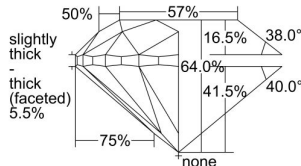

GIA®

FACSIMILE

GIA REPORT 6331905435

Verify this report at GIA.edu

GIA NATURAL DIAMOND DOSSIER®

October 18, 2019
GIA Report Number 6331905435
Shape and Cutting Style ..... Round Brilliant
Measurements ..... 5.97 - 6.03 x 3.84 mm

GRADING RESULTS

Carat Weight ..... 0.90 carat
Color Grade ..... K
Clarity Grade S11
Cut Grade ..... Very Good

ADDITIONAL GRADING INFORMATION

Polish ..... Excellent
Symmetry ..... Very Good
Fluorescence ..... Strong Blue
Clarity Characteristics ..... Feather, Crystal
Inscription(s): GIA 6331905435

PROPORTIONS

Profile to actual proportions

GRADING SCALES

GIA COLOR SCALE

COLORESS	D
	E
	F
	G
	H
	I
	J
NEAR COLORESS	K
	L
FAIN	M
	N
	O
	P
VERY LIGHT	Q
	R
	S
	T
	U
	V
	W
	X
	Y
LIGHT	Z

GIA CLARITY SCALE

VERY VERY SLIGHTLY INCLUDED	FLAWLESS
	INTERNALLY FLAWLESS
VERY SLIGHTLY INCLUDED	VVS₁
	VVS₂
SLIGHTLY INCLUDED	VS₁
	VS₂
INCLUDED	SI₁
	SI₂
	I₁
	I₂
	I₃

GIA CUT SCALE

EXCELLENT
VERY GOOD
GOOD
FAIR
POOR