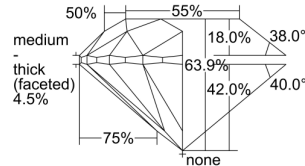

GIA®

FACSIMILE

GIA REPORT 1333963774

Verify this report at GIA.edu

GIA NATURAL DIAMOND DOSSIER®

October 22, 2019
GIA Report Number 1333963774
Shape and Cutting Style ..... Round Brilliant
Measurements ..... 4.18 - 4.22 x 2.69 mm

GRADING RESULTS

Carat Weight ..... 0.30 carat
Color Grade ..... D
Clarity Grade S11
Cut Grade ..... Very Good

ADDITIONAL GRADING INFORMATION

Polish ..... Excellent
Symmetry ..... Very Good
Fluorescence ..... None
Clarity Characteristics ..... Cloud
Inscription(s): GIA 1333963774

PROPORTIONS

Profile to actual proportions

GRADING SCALES

GIA COLOR SCALE	GIA CLARITY SCALE	GIA CUT SCALE	
D	FLAWLESS	EXCELLENT	
E	INTERNALLY FLAWLESS		
F		VVS₁	VERY GOOD
G	VVS₂		
H	VS₁	GOOD	
I	VS₂		
J	S1₁	FAIR	
K	S1₂		
L	I₁	POOR	
M	I₂		
N	I₃		
O			
P			
Q			
R			
S			
T			
U			
V			
W			
X			
Y			
Z