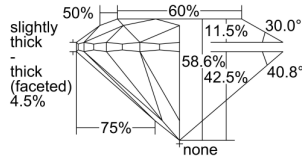

GIA®

FACSIMILE

GIA REPORT 7336865059

Verify this report at GIA.edu

GIA NATURAL DIAMOND DOSSIER®

October 11, 2019
GIA Report Number 7336865059
Shape and Cutting Style ..... Round Brilliant
Measurements ..... 5.13 - 5.20 x 3.03 mm

GRADING RESULTS

Carat Weight ..... 0.50 carat
Color Grade ..... G
Clarity Grade VS1
Cut Grade ..... Very Good

ADDITIONAL GRADING INFORMATION

Polish ..... Excellent
Symmetry ..... Very Good
Fluorescence ..... None
Clarity Characteristics..... Crystal, Cloud, Pinpoint, Needle
Inscription(s): GIA 7336865059

PROPORTIONS

Profile to actual proportions

GRADING SCALES

GIA COLOR SCALE	GIA CLARITY SCALE	GIA CUT SCALE	
D	FLAWLESS	EXCELLENT	
E	INTERNALLY FLAWLESS		
F		VVS₁	VERY GOOD
G	VVS₂		
H	VS₁	GOOD	
I	VS₂		
J	SI₁	FAIR	
K	SI₂		
L	I₁	POOR	
M			
N			
O	I₂		
P			
Q	I₃		
R			
S			
T			
U			
V			
W			
X			
Y			
Z