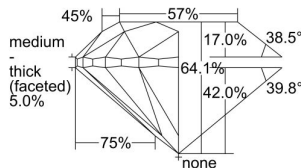

GIA®

FACSIMILE

GIA REPORT 6335959666

Verify this report at GIA.edu

GIA NATURAL DIAMOND DOSSIER®

October 24, 2019
GIA Report Number 6335959666
Shape and Cutting Style ..... Round Brilliant
Measurements ..... 5.20 - 5.29 x 3.36 mm

GRADING RESULTS

Carat Weight ..... 0.60 carat
Color Grade I
Clarity Grade VS1
Cut Grade ..... Very Good

ADDITIONAL GRADING INFORMATION

Polish ..... Excellent
Symmetry ..... Very Good
Fluorescence ..... Medium Blue
Clarity Characteristics..... Crystal, Cloud, Pinpoint, Needle
Inscription(s): GIA 6335959666

PROPORTIONS

Profile to actual proportions

GRADING SCALES

GIA COLOR SCALE	GIA CLARITY SCALE	GIA CUT SCALE	
D	FLAWLESS	EXCELLENT	
E	INTERNALLY FLAWLESS		
F		VVS₁	VERY GOOD
G	VVS₂		
H	VS₁	GOOD	
I	VS₂		
J	SI₁	FAIR	
K	SI₂		
L	I₁	POOR	
M	I₂		
N	I₃		
O			
P			
Q			
R			
S			
T			
U			
V			
W			
X			
Y			
Z