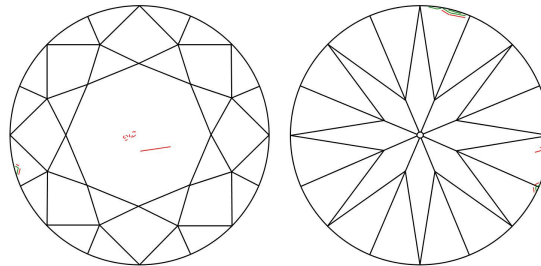

GIA NATURAL DIAMOND GRADING REPORT

October 23, 2019
 GIA Report Number 6332908049
 Shape and Cutting Style Round Brilliant
 Measurements 6.31 - 6.36 x 4.00 mm

GRADING RESULTS

Carat Weight 1.00 carat
 Color Grade I
 Clarity Grade SI2
 Cut Grade Excellent

ADDITIONAL GRADING INFORMATION

Polish Excellent
 Symmetry Excellent
 Fluorescence None

Inscription(s): GIA 6332908049

Comments: Internal graining is not shown. Surface graining is not shown.

PROPORTIONS

Profile to actual proportions

CLARITY CHARACTERISTICS

KEY TO SYMBOLS*

-  Feather
-  Natural
-  Cloud
-  Needle
-  Indented Natural

* Red symbols denote internal characteristics (inclusions). Green or black symbols denote external characteristics (blemishes). Diagram is an approximate representation of the diamond, and symbols shown indicate type, position, and approximate size of clarity characteristics. All clarity characteristics may not be shown. Details of finish are not shown.