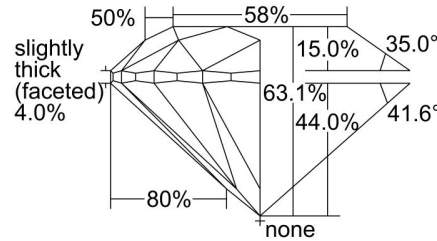

GIA NATURAL DIAMOND GRADING REPORT

October 23, 2019
 GIA Report Number 6332908049
 Shape and Cutting Style Round Brilliant
 Measurements 6.31 - 6.36 x 4.00 mm

GRADING RESULTS

Carat Weight 1.00 carat
 Color Grade I
 Clarity Grade SI2
 Cut Grade Excellent

ADDITIONAL GRADING INFORMATION

Polish Excellent
 Symmetry Excellent
 Fluorescence None

Inscription(s): GIA 6332908049

Comments: Internal graining is not shown. Surface graining is not shown.

PROPORTIONS

Profile to actual proportions

CLARITY CHARACTERISTICS

KEY TO SYMBOLS*

-  Feather
-  Natural
-  Cloud
-  Needle
-  Indented Natural

* Red symbols denote internal characteristics (inclusions). Green or black symbols denote external characteristics (blemishes). Diagram is an approximate representation of the diamond, and symbols shown indicate type, position, and approximate size of clarity characteristics. All clarity characteristics may not be shown. Details of finish are not shown.