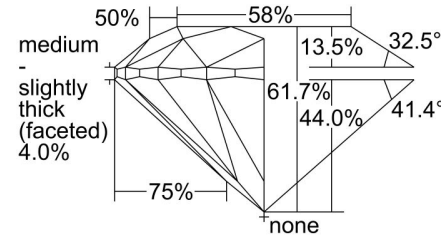

**GIA NATURAL DIAMOND GRADING REPORT**

October 28, 2019  
 GIA Report Number ..... 1335993744  
 Shape and Cutting Style ..... Round Brilliant  
 Measurements ..... 6.40 - 6.45 x 3.96 mm

**GRADING RESULTS**

Carat Weight ..... 1.01 carat  
 Color Grade ..... E  
 Clarity Grade ..... SI2  
 Cut Grade ..... Excellent

**ADDITIONAL GRADING INFORMATION**

Polish ..... Excellent  
 Symmetry ..... Excellent  
 Fluorescence ..... None  
 Inscription(s): GIA 1335993744

**Comments:** Additional clouds are not shown. Pinpoints are not shown.

**PROPORTIONS**

Profile to actual proportions

**CLARITY CHARACTERISTICS**

**KEY TO SYMBOLS\***

-  Feather
-  Needle
-  Knot
-  Crystal
-  Cloud

\* Red symbols denote internal characteristics (inclusions). Green or black symbols denote external characteristics (blemishes). Diagram is an approximate representation of the diamond, and symbols shown indicate type, position, and approximate size of clarity characteristics. All clarity characteristics may not be shown. Details of finish are not shown.