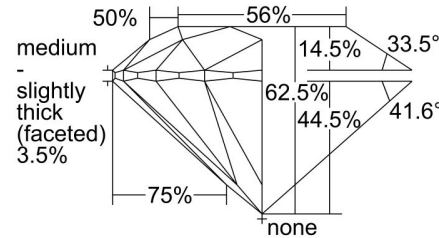

#### GRADING RESULTS

Carat Weight ..... 1.23 carat

Color Grade ..... G

Clarity Grade ..... SI1

Cut Grade ..... Excellent

#### PROPORTIONS

Profile to actual proportions