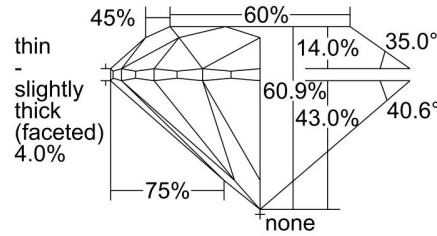

GIA NATURAL DIAMOND GRADING REPORT

October 24, 2019  
 GIA Report Number ..... 2334987483  
 Shape and Cutting Style ..... Round Brilliant  
 Measurements ..... 8.07 - 8.11 x 4.93 mm

GRADING RESULTS

Carat Weight ..... 2.01 carat  
 Color Grade ..... D  
 Clarity Grade ..... SI1  
 Cut Grade ..... Excellent

ADDITIONAL GRADING INFORMATION

Polish ..... Excellent  
 Symmetry ..... Excellent  
 Fluorescence ..... None  
 Inscription(s): GIA 2334987483  
 Comments: Pinpoints are not shown.

PROPORTIONS

Profile to actual proportions

CLARITY CHARACTERISTICS

KEY TO SYMBOLS\*

- Crystal
- ~ Feather
- \\ Needle
- ☉ Cloud

\* Red symbols denote internal characteristics (inclusions). Green or black symbols denote external characteristics (blemishes). Diagram is an approximate representation of the diamond, and symbols shown indicate type, position, and approximate size of clarity characteristics. All clarity characteristics may not be shown. Details of finish are not shown.