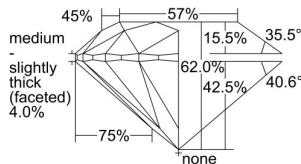

GIA®

FACSIMILE

GIA REPORT 1343062246

Verify this report at GIA.edu

GIA NATURAL DIAMOND DOSSIER®

November 06, 2019
GIA Report Number 1343062246
Shape and Cutting Style ..... Round Brilliant
Measurements ..... 6.14 - 6.18 x 3.82 mm

GRADING RESULTS

Carat Weight ..... 0.90 carat
Color Grade ..... E
Clarity Grade VVS2
Cut Grade ..... Excellent

ADDITIONAL GRADING INFORMATION

Polish ..... Excellent
Symmetry ..... Excellent
Fluorescence ..... None
Clarity Characteristics ..... Pinpoint
Inscription(s): GIA 1343062246

PROPORTIONS

Profile to actual proportions

GRADING SCALES

GIA COLOR SCALE	GIA CLARITY SCALE	GIA CUT SCALE	
D	FLAWLESS	EXCELLENT	
E	INTERNALLY FLAWLESS		
F		VVS₁	VERY GOOD
G	VVS₂		
H	VS₁	GOOD	
I	VS₂		
J	SI₁	FAIR	
K	SI₂		
L	I₁	POOR	
M	I₂		
N	I₃		
O			
P			
Q			
R			
S			
T			
U			
V			
W			
X			
Y			
Z