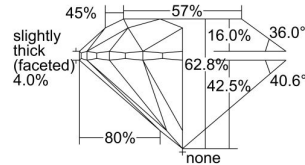

GIA®

FACSIMILE

GIA REPORT 5346062318

Verify this report at GIA.edu

GIA NATURAL DIAMOND DOSSIER®

November 06, 2019
GIA Report Number 5346062318
Shape and Cutting Style ..... Round Brilliant
Measurements ..... 5.85 - 5.89 x 3.69 mm

GRADING RESULTS

Carat Weight ..... 0.80 carat
Color Grade I
Clarity Grade VS2
Cut Grade ..... Excellent

ADDITIONAL GRADING INFORMATION

Polish ..... Excellent
Symmetry ..... Excellent
Fluorescence ..... Faint
Clarity Characteristics ..... Crystal, Cloud
Inscription(s): GIA 5346062318

PROPORTIONS

GRADING SCALES

GIA COLOR SCALE	GIA CLARITY SCALE	GIA CUT SCALE	
D	FLAWLESS	EXCELLENT	
E	INTERNALLY FLAWLESS		
F		VVS₁	VERY GOOD
G	VVS₂		
H	VS₁	GOOD	
I	VS₂		
J	SI₁	FAIR	
K	SI₂		
L	I₁	POOR	
M	I₂		
N	I₃		
O			
P			
Q			
R			
S			
T			
U			
V			
W			
X			
Y			
Z