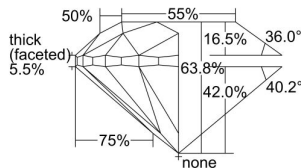

GIA®

FACSIMILE

GIA REPORT 1345064440

Verify this report at GIA.edu

GIA NATURAL DIAMOND DOSSIER®

November 06, 2019
GIA Report Number 1345064440
Shape and Cutting Style ..... Round Brilliant
Measurements ..... 5.89 - 5.99 x 3.79 mm

GRADING RESULTS

Carat Weight ..... 0.86 carat
Color Grade I
Clarity Grade S11
Cut Grade ..... Very Good

ADDITIONAL GRADING INFORMATION

Polish ..... Excellent
Symmetry ..... Very Good
Fluorescence ..... None
Clarity Characteristics..... Crystal, Feather, Cloud
Inscription(s): GIA 1345064440

PROPORTIONS

Profile to actual proportions

GRADING SCALES

GIA COLOR SCALE

COLORLESS	D
	E
	F
	G
	H
	I
	J
NEAR COLORLESS	K
	L
Faint	M
	N
	O
	P
Very Light	Q
	R
	S
	T
	U
	V
Light	W
	X
	Y
	Z

GIA CLARITY SCALE

FLAWLESS	VERY VERY SLIGHTLY INCLUDED	VVS₁	VVS₂	VS₁	VS₂	S1₁	S1₂	I₁	I₂	I₃	
											INTERNAL FLAWLESS

GIA CUT SCALE

EXCELLENT
VERY GOOD
GOOD
FAIR
POOR