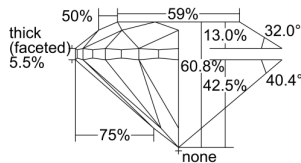

GIA®

FACSIMILE

GIA REPORT 2347064044

Verify this report at GIA.edu

GIA NATURAL DIAMOND DOSSIER®

November 11, 2019
GIA Report Number **2347064044**
Shape and Cutting Style ..... **Round Brilliant**
Measurements ..... **5.03 - 5.07 x 3.07 mm**

GRADING RESULTS

Carat Weight ..... **0.50 carat**
Color Grade ..... **J**
Clarity Grade **VS1**
Cut Grade ..... **Very Good**

ADDITIONAL GRADING INFORMATION

Polish ..... **Excellent**
Symmetry ..... **Excellent**
Fluorescence ..... **None**
Clarity Characteristics..... **Crystal, Needle, Pinpoint, Cloud**
Inscription(s): **GIA 2347064044**

PROPORTIONS

Profile to actual proportions

GRADING SCALES

GIA COLOR SCALE

COLORESS	D
	E
	F
	G
	H
	I
	J
NEAR COLORESS	K
	L
Faint	M
	N
	O
	P
VERY LIGHT	Q
	R
	S
	T
	U
	V
	W
	X
	Y
LIGHT	Z

GIA CLARITY SCALE

VERY VERY SLIGHTLY INCLUDED	FLAWLESS
	INTERNALLY FLAWLESS
VERY SLIGHTLY INCLUDED	VVS₁
	VVS₂
SLIGHTLY INCLUDED	VS₁
	VS₂
INCLUDED	SI₁
	SI₂
	I₁
	I₂
	I₃

GIA CUT SCALE

EXCELLENT
VERY GOOD
GOOD
FAIR
POOR