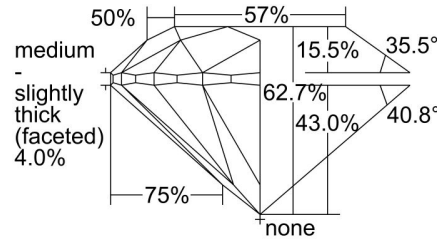

GIA NATURAL DIAMOND GRADING REPORT

November 12, 2019  
 GIA Report Number ..... 2348064943  
 Shape and Cutting Style ..... Round Brilliant  
 Measurements ..... 6.77 - 6.84 x 4.26 mm

GRADING RESULTS

Carat Weight ..... 1.23 carat  
 Color Grade ..... H  
 Clarity Grade ..... VS1  
 Cut Grade ..... Excellent

ADDITIONAL GRADING INFORMATION

Polish ..... Excellent  
 Symmetry ..... Excellent  
 Fluorescence ..... None  
 Inscription(s): GIA 2348064943  
**Comments:** Pinpoints are not shown.

PROPORTIONS

Profile to actual proportions

CLARITY CHARACTERISTICS

KEY TO SYMBOLS\*

- Crystal
- ∖ Needle

\* Red symbols denote internal characteristics (inclusions). Green or black symbols denote external characteristics (blemishes). Diagram is an approximate representation of the diamond, and symbols shown indicate type, position, and approximate size of clarity characteristics. All clarity characteristics may not be shown. Details of finish are not shown.