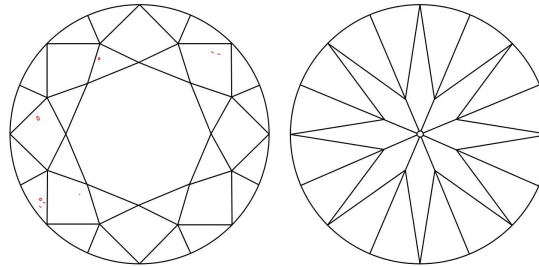

GIA NATURAL DIAMOND GRADING REPORT

November 12, 2019  
 GIA Report Number ..... 2348064943  
 Shape and Cutting Style ..... Round Brilliant  
 Measurements ..... 6.77 - 6.84 x 4.26 mm

GRADING RESULTS

Carat Weight ..... 1.23 carat  
 Color Grade ..... H  
 Clarity Grade ..... VS1  
 Cut Grade ..... Excellent

ADDITIONAL GRADING INFORMATION

Polish ..... Excellent  
 Symmetry ..... Excellent  
 Fluorescence ..... None  
 Inscription(s): GIA 2348064943  
**Comments:** Pinpoints are not shown.

PROPORTIONS

Profile to actual proportions

CLARITY CHARACTERISTICS

KEY TO SYMBOLS\*

- Crystal
- ∖ Needle

\* Red symbols denote internal characteristics (inclusions). Green or black symbols denote external characteristics (blemishes). Diagram is an approximate representation of the diamond, and symbols shown indicate type, position, and approximate size of clarity characteristics. All clarity characteristics may not be shown. Details of finish are not shown.