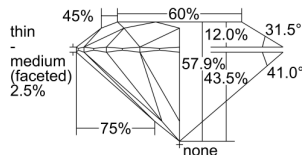

GIA®

FACSIMILE

GIA NATURAL DIAMOND DOSSIER®

November 25, 2019
GIA Report Number 6342165761
Shape and Cutting Style ..... Round Brilliant
Measurements ..... 6.38 - 6.41 x 3.70 mm

GRADING RESULTS

Carat Weight ..... 0.90 carat
Color Grade ..... D
Clarity Grade VS1
Cut Grade ..... Excellent

ADDITIONAL GRADING INFORMATION

Polish ..... Excellent
Symmetry ..... Excellent
Fluorescence ..... Strong Blue
Clarity Characteristics..... Crystal, Cloud, Feather, Needle
Inscription(s): GIA 6342165761

GIA REPORT 6342165761

Verify this report at GIA.edu

PROPORTIONS

Profile to actual proportions

GRADING SCALES

GIA COLOR SCALE	GIA CLARITY SCALE	GIA CUT SCALE	
D	FLAWLESS	EXCELLENT	
E	INTERNALLY FLAWLESS		
F		VVS₁	VERY GOOD
G	VVS₂		
H	VS₁	GOOD	
I	VS₂		
J	SI₁	FAIR	
K	SI₂		
L	I₁	POOR	
M			
N			
O	I₂		
P			
Q			
R	I₃		
S			
T			
U			
V			
W			
X			
Y			
Z