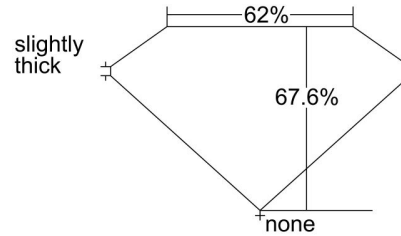

**GIA NATURAL DIAMOND GRADING REPORT**

 November 08, 2019  
 GIA Report Number ..... 1343060480  
 Shape and Cutting Style ..... Emerald Cut  
 Measurements ..... 8.56 x 6.12 x 4.14 mm

**GRADING RESULTS**

 Carat Weight ..... 2.02 carat  
 Color Grade ..... D  
 Clarity Grade ..... VS1

**ADDITIONAL GRADING INFORMATION**

 Polish ..... Excellent  
 Symmetry ..... Excellent  
 Fluorescence ..... None  
 Inscription(s): GIA 1343060480

**PROPORTIONS**

Profile not to actual proportions

**CLARITY CHARACTERISTICS**

**KEY TO SYMBOLS\***
 Feather

\* Red symbols denote internal characteristics (inclusions). Green or black symbols denote external characteristics (blemishes). Diagram is an approximate representation of the diamond, and symbols shown indicate type, position, and approximate size of clarity characteristics. All clarity characteristics may not be shown. Details of finish are not shown.