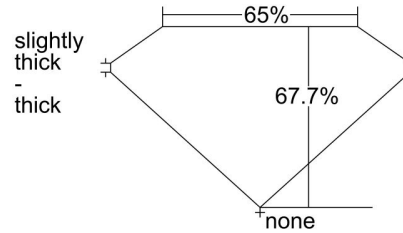

GIA NATURAL DIAMOND GRADING REPORT

November 28, 2019  
 GIA Report Number ..... 2347199277  
 Shape and Cutting Style ..... Emerald Cut  
 Measurements ..... 6.69 x 4.89 x 3.31 mm

GRADING RESULTS

Carat Weight ..... 1.01 carat  
 Color Grade ..... G  
 Clarity Grade ..... VS1

Profile not to actual proportions

CLARITY CHARACTERISTICS

KEY TO SYMBOLS\*

- Crystal
- ∖ Needle
- Pinpoint

\* Red symbols denote internal characteristics (inclusions). Green or black symbols denote external characteristics (blemishes). Diagram is an approximate representation of the diamond, and symbols shown indicate type, position, and approximate size of clarity characteristics. All clarity characteristics may not be shown. Details of finish are not shown.