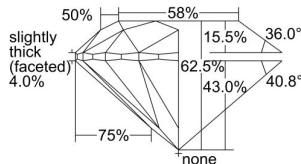

GIA®

FACSIMILE

GIA REPORT 5346201864

Verify this report at GIA.edu

GIA NATURAL DIAMOND DOSSIER®

November 29, 2019
GIA Report Number 5346201864
Shape and Cutting Style ..... Round Brilliant
Measurements ..... 5.87 - 5.90 x 3.68 mm

GRADING RESULTS

Carat Weight ..... 0.80 carat
Color Grade I
Clarity Grade VVS1
Cut Grade ..... Excellent

ADDITIONAL GRADING INFORMATION

Polish ..... Excellent
Symmetry ..... Excellent
Fluorescence ..... None
Clarity Characteristics ..... Pinpoint, Feather
Inscription(s): GIA 5346201864

PROPORTIONS

Profile to actual proportions

GRADING SCALES

GIA COLOR SCALE	GIA CLARITY SCALE	GIA CUT SCALE	
D	FLAWLESS	EXCELLENT	
E	INTERNALLY FLAWLESS		
F		VVS₁	VERY GOOD
G	VVS₂		
H	VS₁	GOOD	
I	VS₂		
J	SI₁	FAIR	
K	SI₂		
L	I₁	POOR	
M	I₂		
N	I₃		
O			
P			
Q			
R			
S			
T			
U			
V			
W			
X			
Y			
Z