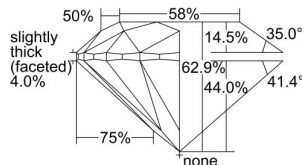

GIA®

FACSIMILE

GIA REPORT 3345179346

Verify this report at GIA.edu

GIA NATURAL DIAMOND DOSSIER®

November 28, 2019
GIA Report Number 3345179346
Shape and Cutting Style ..... Round Brilliant
Measurements ..... 5.61 - 5.65 x 3.54 mm

GRADING RESULTS

Carat Weight ..... 0.70 carat
Color Grade ..... J
Clarity Grade VS2
Cut Grade ..... Excellent

ADDITIONAL GRADING INFORMATION

Polish ..... Excellent
Symmetry ..... Excellent
Fluorescence ..... None
Clarity Characteristics ..... Crystal
Inscription(s): GIA 3345179346

PROPORTIONS

Profile to actual proportions