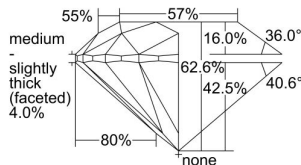

GIA®

FACSIMILE

GIA REPORT 1347064834

Verify this report at GIA.edu

GIA NATURAL DIAMOND DOSSIER®

November 06, 2019
GIA Report Number **1347064834**
Shape and Cutting Style ..... **Round Brilliant**
Measurements ..... **5.62 - 5.65 x 3.53 mm**

GRADING RESULTS

Carat Weight ..... **0.70 carat**
Color Grade ..... **D**
Clarity Grade **S11**
Cut Grade ..... **Excellent**

ADDITIONAL GRADING INFORMATION

Polish ..... **Excellent**
Symmetry ..... **Excellent**
Fluorescence ..... **None**
Clarity Characteristics ..... **Feather**
Inscription(s): **GIA 1347064834**

PROPORTIONS

Profile to actual proportions