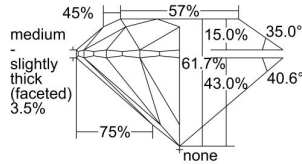

GIA®

FACSIMILE

GIA REPORT 1349201841

Verify this report at GIA.edu

GIA NATURAL DIAMOND DOSSIER®

November 29, 2019
GIA Report Number 1349201841
Shape and Cutting Style ..... Round Brilliant
Measurements ..... 5.92 - 5.96 x 3.66 mm

GRADING RESULTS

Carat Weight ..... 0.80 carat
Color Grade ..... D
Clarity Grade VVS1
Cut Grade ..... Excellent

ADDITIONAL GRADING INFORMATION

Polish ..... Excellent
Symmetry ..... Excellent
Fluorescence ..... None
Clarity Characteristics ..... Pinpoint
Inscription(s): GIA 1349201841

PROPORTIONS

Profile to actual proportions

GRADING SCALES

GIA COLOR SCALE	GIA CLARITY SCALE	GIA CUT SCALE	
D	FLAWLESS	EXCELLENT	
E	INTERNALLY FLAWLESS		
F		VVS₁	VERY GOOD
G	VVS₂		
H	VS₁	GOOD	
I	VS₂		
J	SI₁	FAIR	
K	SI₂		
L	I₁	POOR	
M	I₂		
N	I₃		
O			
P			
Q			
R			
S			
T			
U			
V			
W			
X			
Y			
Z