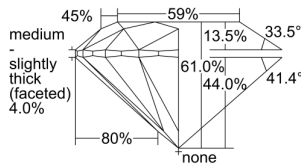

GIA®

FACSIMILE

GIA REPORT 6342185978

Verify this report at GIA.edu

GIA NATURAL DIAMOND DOSSIER®

November 27, 2019
GIA Report Number 6342185978
Shape and Cutting Style ..... Round Brilliant
Measurements ..... 5.70 - 5.74 x 3.49 mm

GRADING RESULTS

Carat Weight ..... 0.70 carat
Color Grade ..... D
Clarity Grade S11
Cut Grade ..... Excellent

ADDITIONAL GRADING INFORMATION

Polish ..... Excellent
Symmetry ..... Excellent
Fluorescence ..... None
Clarity Characteristics ..... Cloud, Feather
Inscription(s): GIA 6342185978

PROPORTIONS

Profile to actual proportions

GRADING SCALES

GIA COLOR SCALE	GIA CLARITY SCALE	GIA CUT SCALE	
D	FLAWLESS	EXCELLENT	
E	INTERNALLY FLAWLESS		
F		VVS₁	VERY GOOD
G	VVS₂		
H	VS₁	GOOD	
I	VS₂		
J	S1₁	FAIR	
K	S1₂		
L	I₁	POOR	
M	I₂		
N	I₃		
O			
P			
Q			
R			
S			
T			
U			
V			
W			
X			
Y			
Z