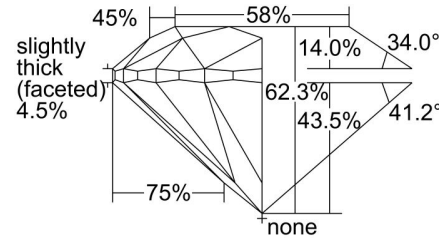

GIA NATURAL DIAMOND GRADING REPORT

December 04, 2019

GIA Report Number 2348064621

Shape and Cutting Style Round Brilliant

Measurements 6.35 - 6.40 x 3.97 mm

GRADING RESULTS

Carat Weight 1.00 carat

Color Grade D

Clarity Grade VVS2

Cut Grade Excellent

ADDITIONAL GRADING INFORMATION

Polish Excellent

Symmetry Excellent

Fluorescence None

Inscription(s): GIA 2348064621

Comments: Additional pinpoints are not shown.

PROPORTIONS

Profile to actual proportions

CLARITY CHARACTERISTICS

KEY TO SYMBOLS*

- Pinpoint

* Red symbols denote internal characteristics (inclusions). Green or black symbols denote external characteristics (blemishes). Diagram is an approximate representation of the diamond, and symbols shown indicate type, position, and approximate size of clarity characteristics. All clarity characteristics may not be shown. Details of finish are not shown.