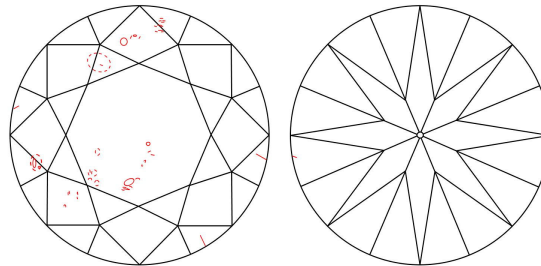

GIA NATURAL DIAMOND GRADING REPORT

 December 04, 2019
 GIA Report Number **7346240203**
 Shape and Cutting Style **Round Brilliant**
 Measurements **6.38 - 6.44 x 4.01 mm**
GRADING RESULTS

 Carat Weight **1.02 carat**
 Color Grade **E**
 Clarity Grade **S11**
 Cut Grade **Excellent**
ADDITIONAL GRADING INFORMATION

 Polish **Excellent**
 Symmetry **Excellent**
 Fluorescence **None**
 Inscription(s): **GIA 7346240203**
Comments: Additional clouds are not shown. Pinpoints are not shown.

PROPORTIONS

Profile to actual proportions

CLARITY CHARACTERISTICS

KEY TO SYMBOLS*

- Cloud
- Crystal
- Feather
- Needle

* Red symbols denote internal characteristics (inclusions). Green or black symbols denote external characteristics (blemishes). Diagram is an approximate representation of the diamond, and symbols shown indicate type, position, and approximate size of clarity characteristics. All clarity characteristics may not be shown. Details of finish are not shown.