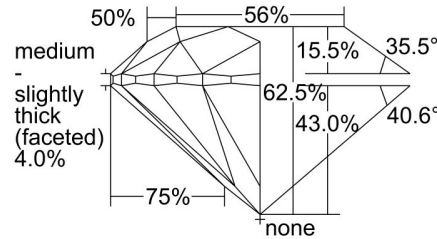

GIA NATURAL DIAMOND GRADING REPORT

 December 04, 2019
 GIA Report Number **7346240203**
 Shape and Cutting Style **Round Brilliant**
 Measurements **6.38 - 6.44 x 4.01 mm**
GRADING RESULTS

 Carat Weight **1.02 carat**
 Color Grade **E**
 Clarity Grade **S11**
 Cut Grade **Excellent**
ADDITIONAL GRADING INFORMATION

 Polish **Excellent**
 Symmetry **Excellent**
 Fluorescence **None**
 Inscription(s): **GIA 7346240203**
Comments: Additional clouds are not shown. Pinpoints are not shown.

PROPORTIONS

Profile to actual proportions

CLARITY CHARACTERISTICS

KEY TO SYMBOLS*

- Cloud
- Crystal
- Feather
- Needle

* Red symbols denote internal characteristics (inclusions). Green or black symbols denote external characteristics (blemishes). Diagram is an approximate representation of the diamond, and symbols shown indicate type, position, and approximate size of clarity characteristics. All clarity characteristics may not be shown. Details of finish are not shown.