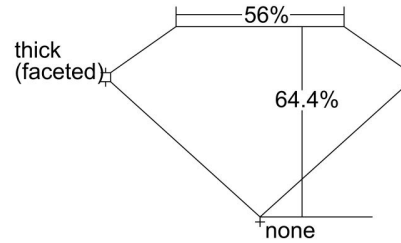

GIA NATURAL DIAMOND GRADING REPORT

December 04, 2019
 GIA Report Number 2347228833
 Shape and Cutting Style Pear Brilliant
 Measurements 9.35 x 5.86 x 3.77 mm

GRADING RESULTS

Carat Weight 1.21 carat
 Color Grade G
 Clarity Grade VVS1

ADDITIONAL GRADING INFORMATION

Polish Excellent
 Symmetry Excellent
 Fluorescence Medium Yellow
 Inscription(s): GIA 2347228833

Comments: Additional pinpoints are not shown. Clouds are not shown.

PROPORTIONS

Profile not to actual proportions

CLARITY CHARACTERISTICS

KEY TO SYMBOLS*

- Pinpoint

* Red symbols denote internal characteristics (inclusions). Green or black symbols denote external characteristics (blemishes). Diagram is an approximate representation of the diamond, and symbols shown indicate type, position, and approximate size of clarity characteristics. All clarity characteristics may not be shown. Details of finish are not shown.