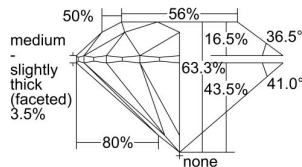

GIA®

FACSIMILE

GIA REPORT

7348242643

Verify this report at GIA.edu

GIA NATURAL DIAMOND DOSSIER®

December 04, 2019
GIA Report Number **7348242643**
Shape and Cutting Style ..... **Round Brilliant**
Measurements ..... **5.61 - 5.65 x 3.56 mm**

GRADING RESULTS

Carat Weight ..... **0.70 carat**
Color Grade ..... **D**
Clarity Grade **VVS2**
Cut Grade ..... **Excellent**

ADDITIONAL GRADING INFORMATION

Polish ..... **Excellent**
Symmetry ..... **Excellent**
Fluorescence ..... **None**
Clarity Characteristics ..... **Pinpoint**
Inscription(s): **GIA 7348242643**

PROPORTIONS

Profile to actual proportions