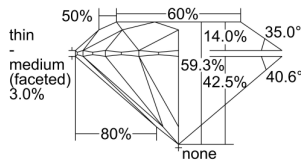

GIA®

FACSIMILE

GIA REPORT 6342242644

Verify this report at GIA.edu

GIA NATURAL DIAMOND DOSSIER®

December 04, 2019
GIA Report Number 6342242644
Shape and Cutting Style ..... Round Brilliant
Measurements ..... 6.34 - 6.38 x 3.77 mm

GRADING RESULTS

Carat Weight ..... 0.93 carat
Color Grade ..... H
Clarity Grade VS1
Cut Grade ..... Excellent

ADDITIONAL GRADING INFORMATION

Polish ..... Excellent
Symmetry ..... Excellent
Fluorescence ..... Strong Blue
Clarity Characteristics ..... Feather, Cloud, Needle
Inscription(s): GIA 6342242644

PROPORTIONS

Profile to actual proportions

GRADING SCALES

GIA COLOR SCALE	GIA CLARITY SCALE	GIA CUT SCALE	
D	FLAWLESS	EXCELLENT	
E	INTERNALLY FLAWLESS		
F		VVS₁	VERY GOOD
G	VVS₂		
H	VS₁	GOOD	
I	VS₂		
J	SI₁	FAIR	
K	SI₂		
L	I₁	POOR	
M			
N			
O	I₂		
P			
Q	I₃		
R			
S			
T			
U			
V			
W			
X			
Y			
Z