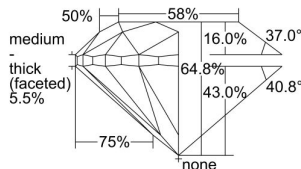

GIA®

FACSIMILE

GIA REPORT 6342063851

Verify this report at GIA.edu

GIA NATURAL DIAMOND DOSSIER®

December 04, 2019
GIA Report Number 6342063851
Shape and Cutting Style ..... Round Brilliant
Measurements ..... 5.71 - 5.81 x 3.73 mm

GRADING RESULTS

Carat Weight ..... 0.80 carat
Color Grade I
Clarity Grade VS1
Cut Grade ..... Very Good

ADDITIONAL GRADING INFORMATION

Polish ..... Excellent
Symmetry ..... Very Good
Fluorescence ..... None
Clarity Characteristics ..... Indented Natural
Inscription(s): GIA 6342063851

PROPORTIONS

Profile to actual proportions

GRADING SCALES

GIA COLOR SCALE	GIA CLARITY SCALE	GIA CUT SCALE	
D	FLAWLESS	EXCELLENT	
E	INTERNALLY FLAWLESS		
F		VVS₁	VERY GOOD
G	VVS₂		
H	VS₁	GOOD	
I	VS₂		
J	SI₁	FAIR	
K	SI₂		
L	I₁	POOR	
M	I₂		
N	I₃		
O			
P			
Q			
R			
S			
T			
U			
V			
W			
X			
Y			
Z