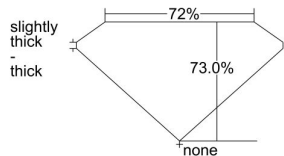

GIA®

FACSIMILE

GIA REPORT 7342217789

Verify this report at GIA.edu

GIA NATURAL DIAMOND DOSSIER®

December 05, 2019
GIA Report Number 7342217789
Shape and Cutting Style ..... Square Modified Brilliant
Measurements ..... 5.04 x 4.98 x 3.63 mm

GRADING RESULTS

Carat Weight ..... 0.70 carat
Color Grade I
Clarity Grade VS2

ADDITIONAL GRADING INFORMATION

Polish ..... Excellent
Symmetry ..... Very Good
Fluorescence ..... None
Clarity Characteristics ..... Feather
Inscription(s): GIA 7342217789

PROPORTIONS

Profile not to actual proportions

GRADING SCALES

GIA COLOR SCALE		GIA CLARITY SCALE			
COLORLESS	D	VERY VERY SLIGHTLY INCLUDED	FLAWLESS		
	E		INTERNALLY FLAWLESS		
	F	VERY SLIGHTLY INCLUDED	VVS₁		
	G		VVS₂		
	H		VS₁		
	NEAR COLORLESS	I	SLIGHTLY INCLUDED	VS₂	
		J		SI₁	
		FAINT	K	INCLUDED	SI₂
			L		I₁
			M		I₂
VERT LIGHT	N	INCLUDED	I₃		
	O				
	P				
	Q				
	R				
	S				
LIGHT	T				
	U				
	V				
	W				
	X				
	Y				
	Z