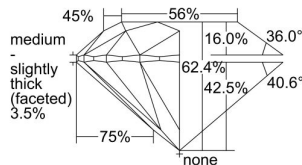

GIA®

FACSIMILE

GIA REPORT 1345240701

Verify this report at GIA.edu

GIA NATURAL DIAMOND DOSSIER®

December 04, 2019
GIA Report Number 1345240701
Shape and Cutting Style ..... Round Brilliant
Measurements ..... 5.78 - 5.81 x 3.61 mm

GRADING RESULTS

Carat Weight ..... 0.75 carat
Color Grade ..... F
Clarity Grade VS2
Cut Grade ..... Excellent

ADDITIONAL GRADING INFORMATION

Polish ..... Excellent
Symmetry ..... Excellent
Fluorescence ..... None
Clarity Characteristics ..... Feather
Inscription(s): GIA 1345240701

PROPORTIONS

Profile to actual proportions