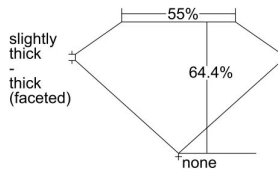

GIA®

FACSIMILE

GIA REPORT 1345240541

Verify this report at GIA.edu

GIA NATURAL DIAMOND DOSSIER®

December 06, 2019
GIA Report Number 1345240541
Shape and Cutting Style ..... Oval Brilliant
Measurements ..... 7.51 x 5.05 x 3.26 mm

GRADING RESULTS

Carat Weight ..... 0.80 carat
Color Grade ..... E
Clarity Grade VVS1

ADDITIONAL GRADING INFORMATION

Polish ..... Excellent
Symmetry ..... Excellent
Fluorescence ..... Faint
Clarity Characteristics ..... Pinpoint
Inscription(s): GIA 1345240541

PROPORTIONS

Profile not to actual proportions

GRADING SCALES

GIA COLOR SCALE		GIA CLARITY SCALE	
COLORLESS	D	VERY VERY SLIGHTLY INCLUDED	FLAWLESS
	E		INTERNALLY FLAWLESS
	F		VVS₁
	G		VVS₂
	H		VS₁
	I		VS₂
	J		SI₁
	K		SI₂
	L		I₁
	M		I₂
NEAR COLORLESS	N	SLIGHTLY INCLUDED	I₃
	O		
	P		
	Q		
FAINT	R		
	S		
	T		
	U		
VERT LIGHT	V		
	W		
	X		
	Y		
LIGHT	Z