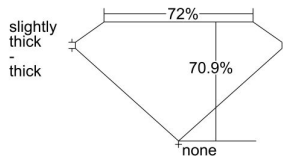

GIA®

FACSIMILE

GIA REPORT 2344276061

Verify this report at GIA.edu

GIA NATURAL DIAMOND DOSSIER®

December 10, 2019
GIA Report Number 2344276061
Shape and Cutting Style ..... Square Modified Brilliant
Measurements ..... 5.43 x 5.38 x 3.82 mm

GRADING RESULTS

Carat Weight ..... 0.90 carat
Color Grade ..... D
Clarity Grade VS1

ADDITIONAL GRADING INFORMATION

Polish ..... Excellent
Symmetry ..... Excellent
Fluorescence ..... None
Clarity Characteristics..... Crystal, Feather, Pinpoint
Inscription(s): GIA 2344276061

PROPORTIONS

Profile not to actual proportions

GRADING SCALES

GIA COLOR SCALE		GIA CLARITY SCALE			
COLORLESS	D	VERY VERY SLIGHTLY INCLUDED	FLAWLESS		
	E		INTERNALLY FLAWLESS		
	F	VERY SLIGHTLY INCLUDED	VVS₁		
	G		VVS₂		
	H		VS₁		
	NEAR COLORLESS	I	SLIGHTLY INCLUDED	VS₂	
		J		SI₁	
		FAINT	K	INCLUDED	SI₂
			L		I₁
			M		I₂
VERT LIGHT	N	LIGHT	I₃		
	O				
	P				
	Q				
	R