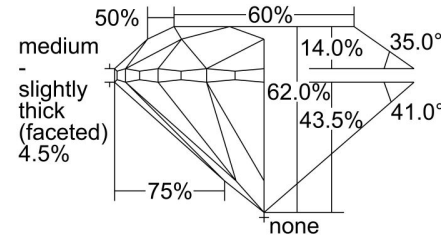

GIA NATURAL DIAMOND GRADING REPORT

December 11, 2019  
 GIA Report Number ..... 6341288367  
 Shape and Cutting Style ..... Round Brilliant  
 Measurements ..... 6.47 - 6.52 x 4.03 mm

GRADING RESULTS

Carat Weight ..... 1.07 carat  
 Color Grade ..... I  
 Clarity Grade ..... SI2  
 Cut Grade ..... Excellent

PROPORTIONS

Profile to actual proportions

CLARITY CHARACTERISTICS

KEY TO SYMBOLS\*

-  Twinning Wisp
-  Needle
-  Feather
-  Cloud
-  Crystal

\* Red symbols denote internal characteristics (inclusions). Green or black symbols denote external characteristics (blemishes). Diagram is an approximate representation of the diamond, and symbols shown indicate type, position, and approximate size of clarity characteristics. All clarity characteristics may not be shown. Details of finish are not shown.