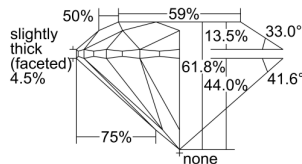

GIA®

FACSIMILE

GIA REPORT 1343242334

Verify this report at GIA.edu

GIA NATURAL DIAMOND DOSSIER®

December 06, 2019
GIA Report Number 1343242334
Shape and Cutting Style ..... Round Brilliant
Measurements ..... 5.68 - 5.71 x 3.52 mm

GRADING RESULTS

Carat Weight ..... 0.70 carat
Color Grade ..... E
Clarity Grade VS1
Cut Grade ..... Excellent

ADDITIONAL GRADING INFORMATION

Polish ..... Excellent
Symmetry ..... Excellent
Fluorescence ..... Strong Blue
Clarity Characteristics..... Crystal, Feather, Needle, Pinpoint
Inscription(s): GIA 1343242334

PROPORTIONS

Profile to actual proportions