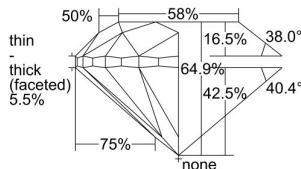

GIA®

FACSIMILE

GIA REPORT 6341273858

Verify this report at GIA.edu

GIA NATURAL DIAMOND DOSSIER®

December 10, 2019
GIA Report Number **6341273858**
Shape and Cutting Style ..... **Round Brilliant**
Measurements ..... **5.95 - 6.00 x 3.87 mm**

GRADING RESULTS

Carat Weight ..... **0.90 carat**
Color Grade ..... **J**
Clarity Grade **VS1**
Cut Grade ..... **Very Good**

ADDITIONAL GRADING INFORMATION

Polish ..... **Very Good**
Symmetry ..... **Very Good**
Fluorescence ..... **None**
Clarity Characteristics..... **Indented Natural, Pinpoint, Needle**
Inscription(s): **GIA 6341273858**

PROPORTIONS

Profile to actual proportions

GRADING SCALES

GIA COLOR SCALE

COLOREDNESS	D
	E
	F
	G
	H
	I
	J
NEAR COLORLESS	K
	L
Faint	M
	N
	O
	P
Very Light	Q
	R
	S
	T
	U
	V
Light	W
	X
	Y
	Z

GIA CLARITY SCALE

FLAWLESS	VERY VERY SLIGHTLY INCLUDED	VS₁	
			VS₂
INTERNALLY FLAWLESS	SLIGHTLY INCLUDED	SI₁	
		SI₂	
VERY SLIGHTLY INCLUDED	INCLUDED	I₁	
		I₂	
		I₃	

GIA CUT SCALE

EXCELLENT	VERY GOOD	GOOD	FAIR	POOR