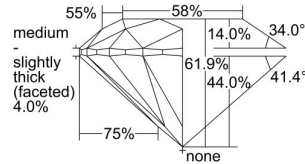

GIA®

FACSIMILE

GIA REPORT 6342275538

Verify this report at GIA.edu

GIA NATURAL DIAMOND DOSSIER®

December 09, 2019
GIA Report Number 6342275538
Shape and Cutting Style ..... Round Brilliant
Measurements ..... 6.15 - 6.20 x 3.82 mm

GRADING RESULTS

Carat Weight ..... 0.90 carat
Color Grade ..... K
Clarity Grade VVS1
Cut Grade ..... Excellent

ADDITIONAL GRADING INFORMATION

Polish ..... Excellent
Symmetry ..... Excellent
Fluorescence ..... Faint
Clarity Characteristics ..... Cloud, Feather
Inscription(s): GIA 6342275538

PROPORTIONS

Profile to actual proportions

GRADING SCALES

GIA COLOR SCALE	GIA CLARITY SCALE	GIA CUT SCALE	
D	FLAWLESS	EXCELLENT	
E	INTERNALLY FLAWLESS		
F		VVS₁	VERY GOOD
G	VVS₂		
H	VS₁	GOOD	
I	VS₂		
J	SI₁	FAIR	
K	SI₂		
L	I₁	POOR	
M	I₂		
N	I₃		
O			
P			
Q			
R			
S			
T			
U			
V			
W			
X			
Y			
Z