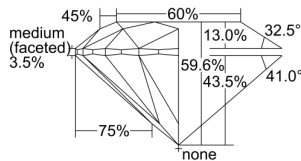

GIA®

FACSIMILE

GIA REPORT 2346274479

Verify this report at GIA.edu

GIA NATURAL DIAMOND DOSSIER®

December 10, 2019
GIA Report Number **2346274479**
Shape and Cutting Style ..... **Round Brilliant**
Measurements ..... **5.15 - 5.18 x 3.08 mm**

GRADING RESULTS

Carat Weight ..... **0.50 carat**
Color Grade ..... **F**
Clarity Grade ..... **Internally Flawless**
Cut Grade ..... **Excellent**

ADDITIONAL GRADING INFORMATION

Polish ..... **Excellent**
Symmetry ..... **Excellent**
Fluorescence ..... **Medium Blue**
Clarity Characteristics..... **Minor Details of Polish**
Inspection(s): **GIA 2346274479**

PROPORTIONS

Profile to actual proportions

GRADING SCALES

GIA COLOR SCALE	GIA CLARITY SCALE	GIA CUT SCALE	
D	FLAWLESS	EXCELLENT	
E	INTERNALLY FLAWLESS		
F		VVS₁	VERY GOOD
G	VVS₂		
H	VS₁	GOOD	
I	VS₂		
J	SI₁	FAIR	
K	SI₂		
L	I₁	POOR	
M			
N			
O	I₂		
P			
Q			
R	I₃		
S			
T			
U			
V			
W			
X			
Y			
Z