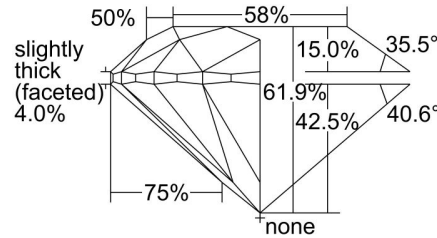

GIA NATURAL DIAMOND GRADING REPORT

November 08, 2019
 GIA Report Number 2201698053
 Shape and Cutting Style Round Brilliant
 Measurements 10.38 - 10.44 x 6.44 mm

GRADING RESULTS

Carat Weight 4.37 carat
 Color Grade F
 Clarity Grade VS2
 Cut Grade Excellent

ADDITIONAL GRADING INFORMATION

Polish Excellent
 Symmetry Excellent
 Fluorescence None
 Inscription(s): GIA 2201698053

PROPORTIONS

Profile to actual proportions

CLARITY CHARACTERISTICS

KEY TO SYMBOLS*

- Crystal
- ~ Feather
- Pinpoint

* Red symbols denote internal characteristics (inclusions). Green or black symbols denote external characteristics (blemishes). Diagram is an approximate representation of the diamond, and symbols shown indicate type, position, and approximate size of clarity characteristics. All clarity characteristics may not be shown. Details of finish are not shown.