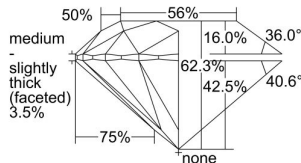

GIA®

FACSIMILE

GIA REPORT 5343263693

Verify this report at GIA.edu

GIA NATURAL DIAMOND DOSSIER®

December 06, 2019
GIA Report Number 5343263693
Shape and Cutting Style ..... Round Brilliant
Measurements ..... 6.34 - 6.40 x 3.97 mm

GRADING RESULTS

Carat Weight ..... 0.99 carat
Color Grade ..... K
Clarity Grade S11
Cut Grade ..... Excellent

ADDITIONAL GRADING INFORMATION

Polish ..... Excellent
Symmetry ..... Excellent
Fluorescence ..... Medium Blue
Clarity Characteristics ..... Crystal, Cloud, Feather
Inspection(s): GIA 5343263693

PROPORTIONS

Profile to actual proportions

GRADING SCALES

GIA COLOR SCALE

COLOREDNESS	D
	E
	F
	G
	H
	I
	J
NEAR COLORLESS	K
	L
	M
	N
	O
	P
	Q
	R
	S
	T
	U
	V
	W
	X
	Y
	Z

GIA CLARITY SCALE

VERY VERY SLIGHTLY INCLUDED	FLAWLESS
	INTERNALLY FLAWLESS
VERY SLIGHTLY INCLUDED	VVS₁
	VVS₂
SLIGHTLY INCLUDED	VS₁
	VS₂
INCLUDED	SI₁
	SI₂
	I₁
	I₂
	I₃

GIA CUT SCALE

EXCELLENT
VERY GOOD
GOOD
FAIR
POOR